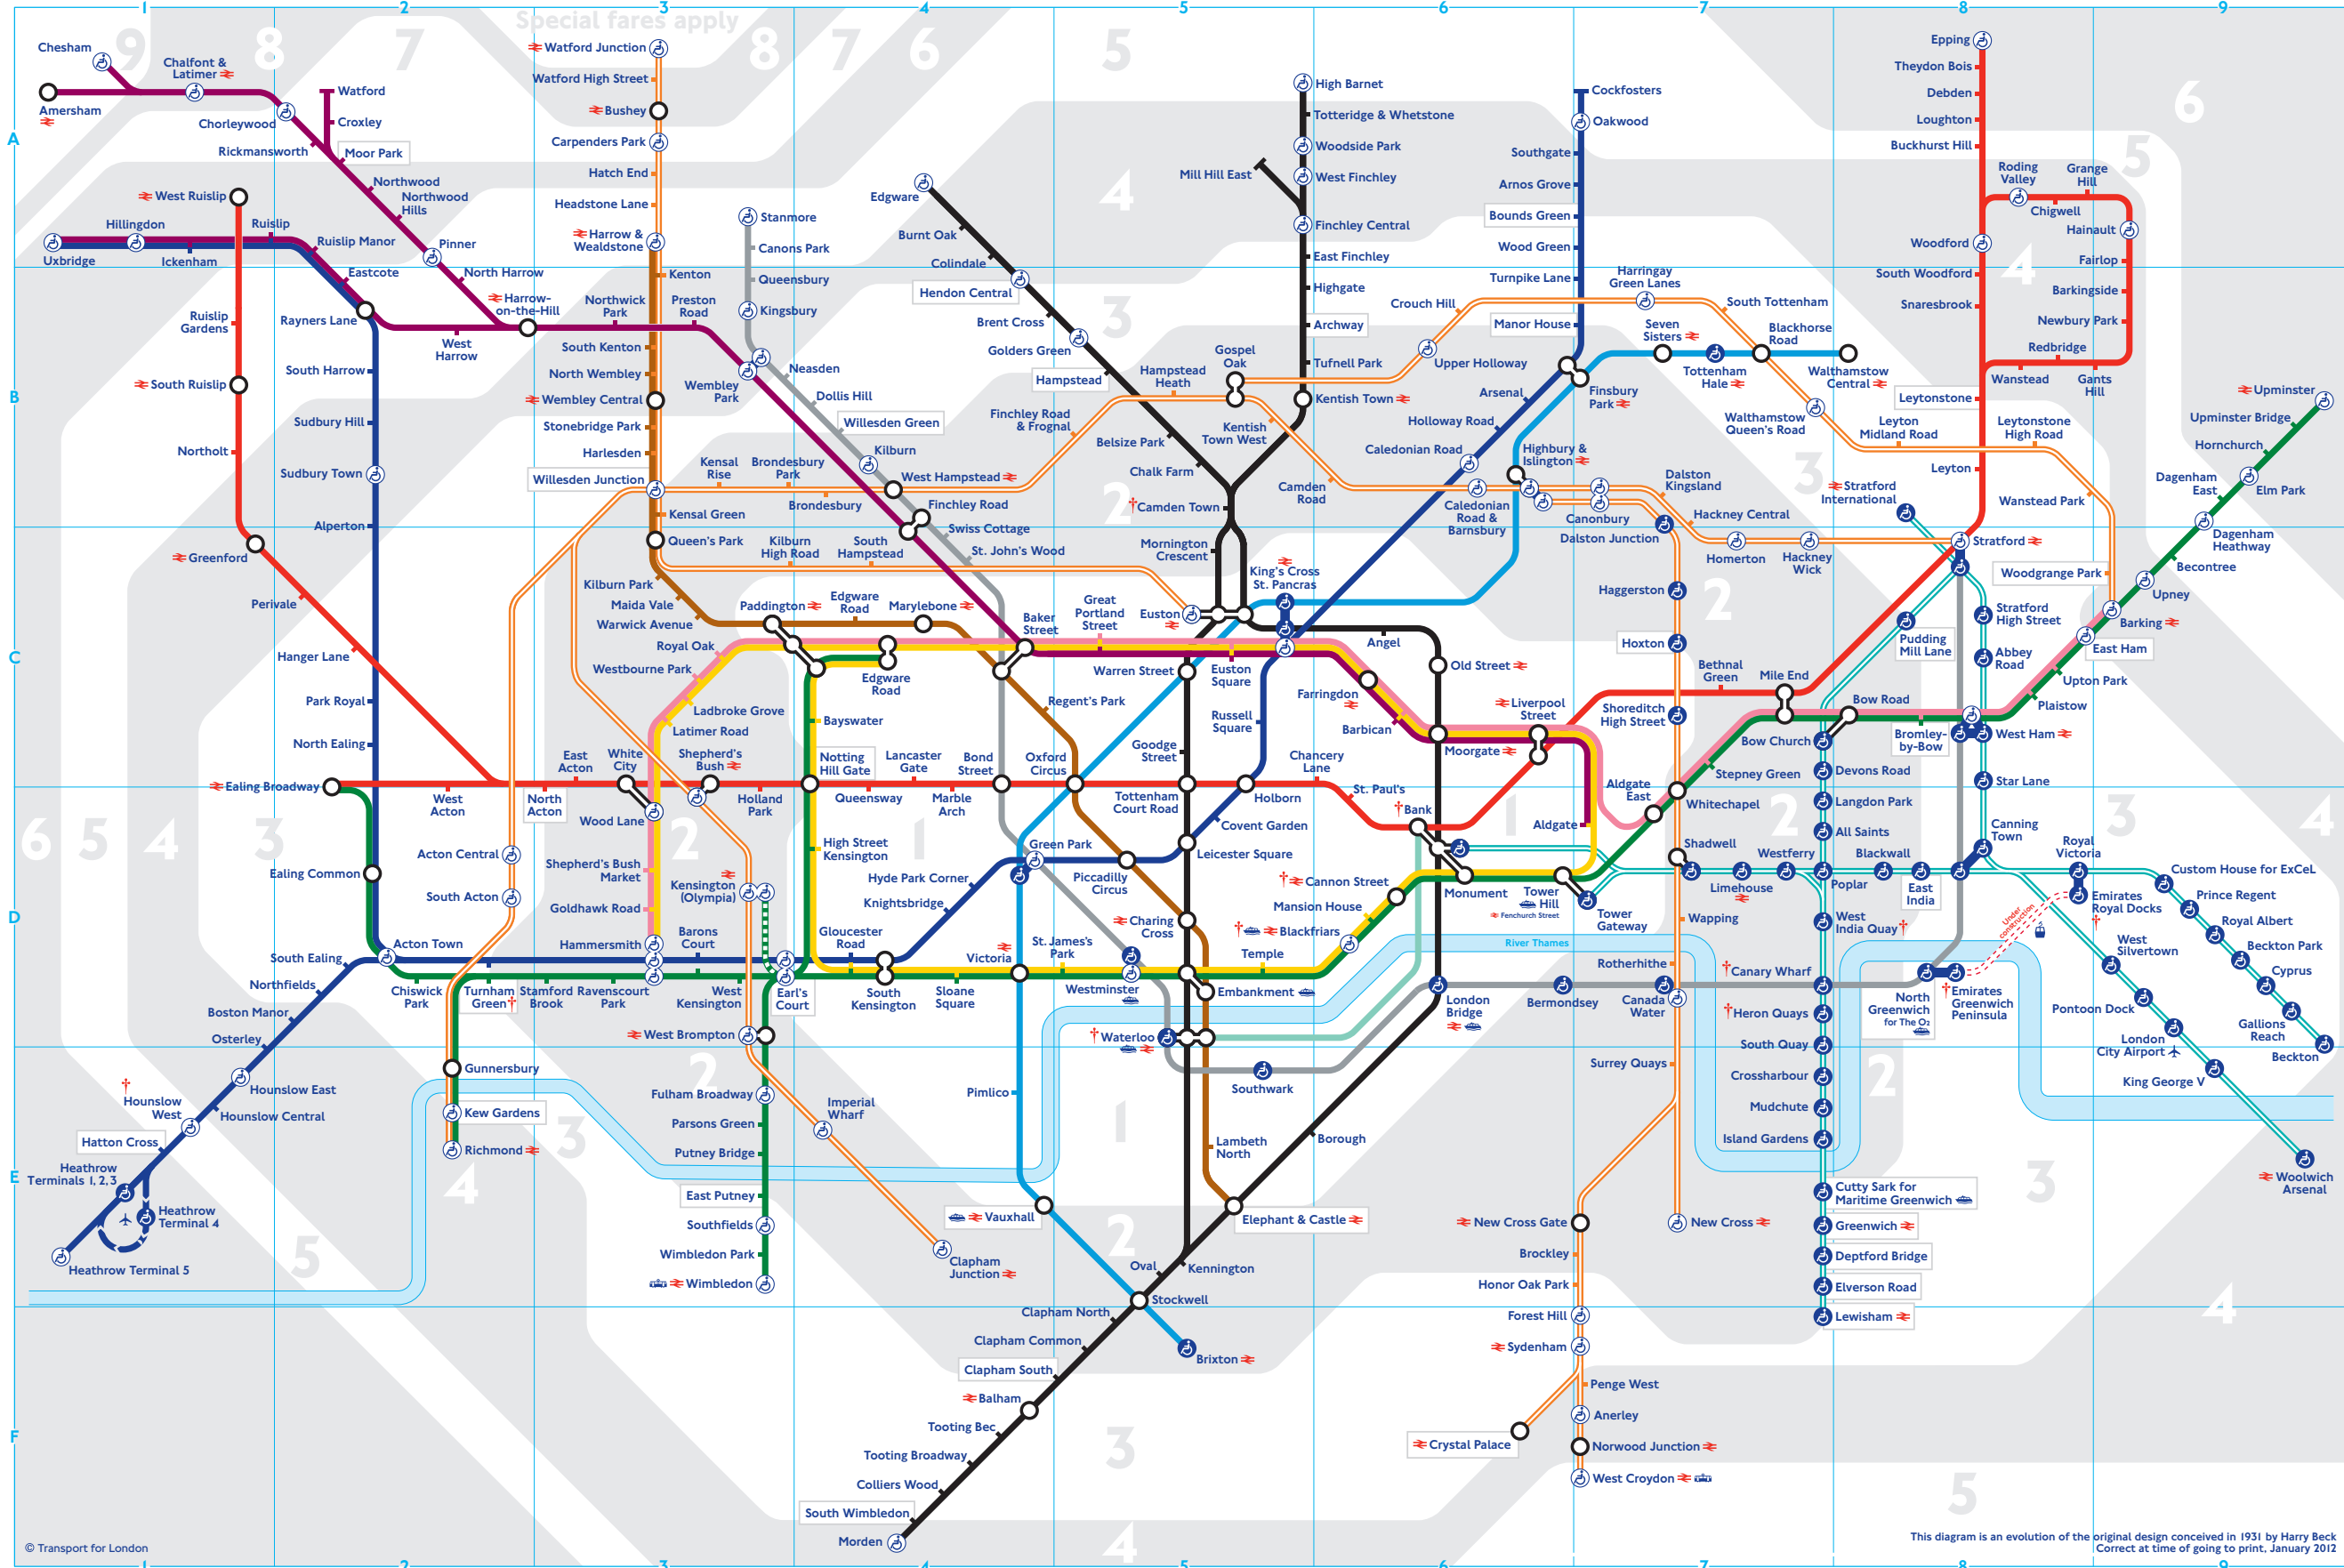

# Tube map

† Check before you travel

Bank	Waterloo & City line open 0621-2148 Mondays to Fridays and 0802-1837 Saturdays. Closed Sundays and Public Holidays
Blackfriars	For reopening date see Planned Closures posters at stations
Camden Town	Sunday 1300-1730 open for interchange and exit only
Canary Wharf	Step-free interchange between Underground, Canary Wharf DLR and Heron Quays DLR stations at street level
Cannon Street	Open until 2100 Mondays to Fridays. Closed Saturdays and Sundays
Emirates Greenwich Peninsula	Fare zone to be confirmed
Emirates Royal Docks	Fare zone to be confirmed
Heron Quays	Step-free interchange between Heron Quays and Canary Wharf Underground station at street level
Hounslow West	Step-free access for wheelchair users only
Turnham Green	Served by Piccadilly line trains early mornings and late evenings only
Waterloo	Waterloo & City line open 0615-2141 Mondays to Fridays and 0800-1831 Saturdays. Closed Sundays and Public Holidays
West India Quay	Not served by DLR trains from Bank towards Lewisham before 1900 on Mondays to Fridays

**Key to lines**

- Bakerloo
- Central
- Circle
- District
- - - District open weekends, public holidays and some Olympia events
- Hammersmith & City
- Jubilee
- Metropolitan
- Northern
- Piccadilly
- Victoria
- Waterloo & City
- DLR
- London Overground
- - - Emirates Air-Line Under construction

© Transport for London  
This diagram is an evolution of the original design conceived in 1931 by Harry Beck  
Correct at time of going to print, January 2012